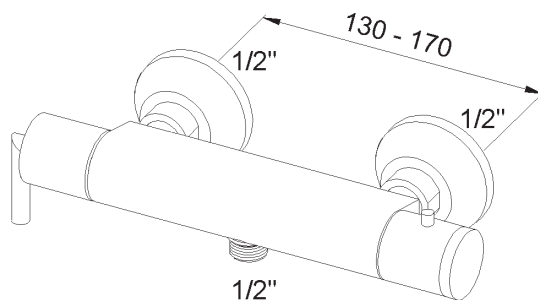

**PRODUCT TECHNICAL SHEET**

Collection : **FUN**

Ref. : **4531.--.73**

Thermostatique de douche apparent

Opbouw douchethermostaat

Wall-mounted shower thermostat

**Picture**

**Product details**

Weight : 1,9 kg

Internal mechanism : Ceramic valve 1/4 turn

T° mechanism : Thermostatic wax cartridge

**Technical drawing**

RA0.V01