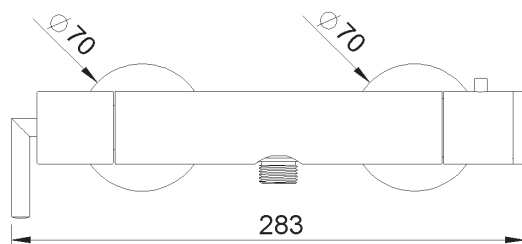

**PRODUCT TECHNICAL SHEET**

Collection : **FUN**

Ref. : **4531.--.73**

Thermostatique de douche apparent

Opbouw douchethermostaat

Wall-mounted shower thermostat

**Picture**

**Product details**

Weight : 1,9 kg

Internal mechanism : Ceramic valve 1/4 turn

T° mechanism : Thermostatic wax cartridge

**Technical drawing**

RA0.V01