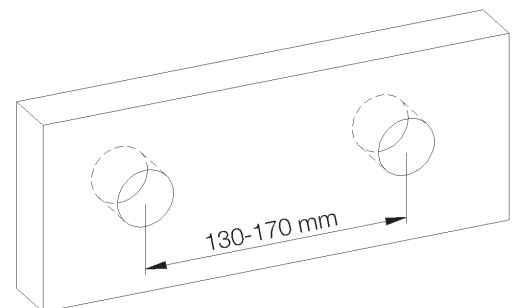

**PRODUCT TECHNICAL SHEET**

Collection : **FUN**

Ref. : **4531.--.73**

Thermostatique de douche apparent

Opbouw douchethermostaat

Wall-mounted shower thermostat

**Picture**

**Product details**

Weight : 1,9 kg

Internal mechanism : Ceramic valve 1/4 turn

T° mechanism : Thermostatic wax cartridge

**Technical drawing**

RA0.V01